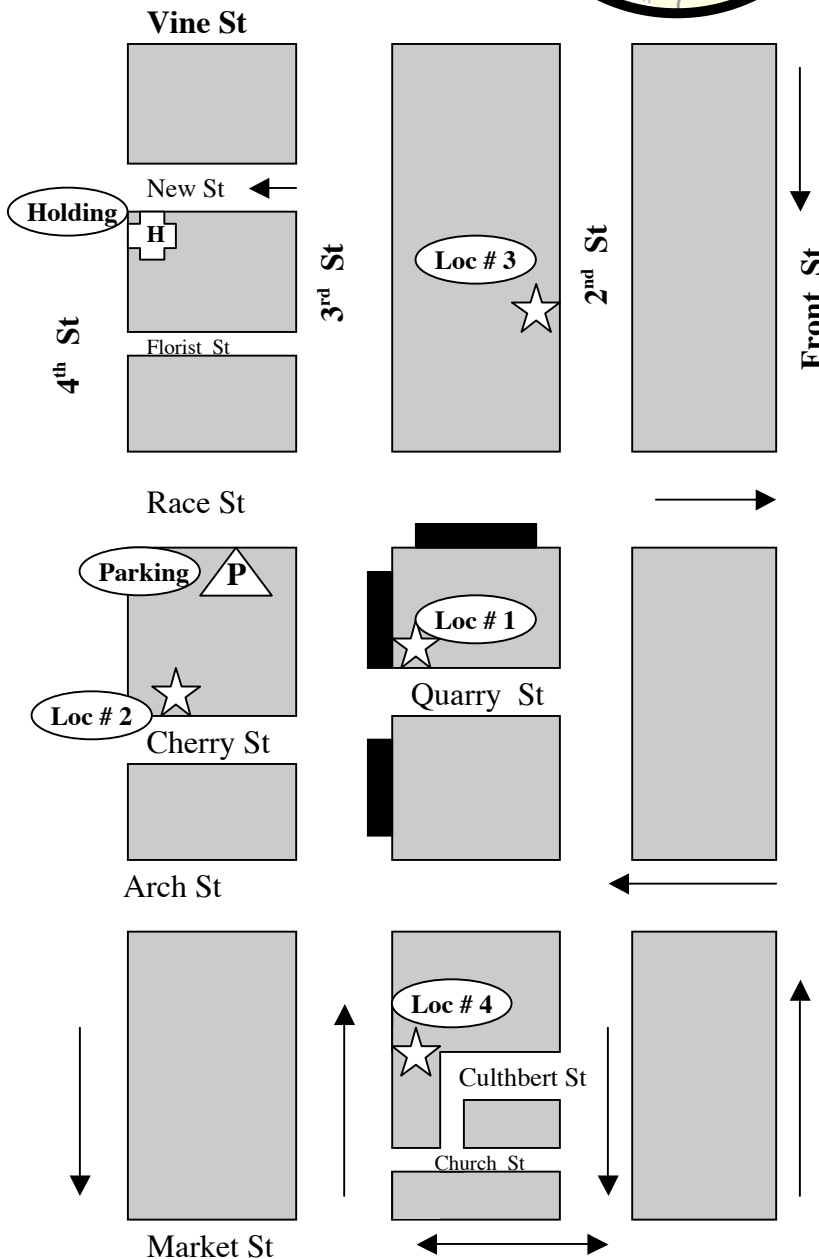

Legend

- Location #1- 3rd St Habit- 45 N 3rd St
- Location #2- Wes Wei Architect- 307 Cherry
- Location #3- Artemide- 232 N 2nd St
- Location #4- Eddy's Shoes- 45 N 3rd (entrance off Cuthbert)

- △ Parking @ Patriot –307 Race
- ⊞ Holding @ St George UMC 4th & New
- Black bars indicate trucks